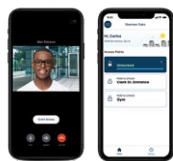

# Buy a CAPX Product Get a FREE Connective Accessory

April 1 - 30, 2024

CAPXLV      CAPXLV2      CAPXM      CAPXS

**POWERED BY myQ®**

Always know exactly who is entering, and remotely manage community access with a unified solution that provides convenience and peace of mind for residents and property managers.

Residents verify who is at an entrance before granting access.

**FEATURES**

- Integrated Wide-Angle Camera
- Cloud-Based Security
- myQ Community App

**FREE with any CAPX purchase**

**RevGen 4G Cellular Router**  
Pre-Configured Systems From CPSG

**Connectivity is Easy!**

- Buy the Modem or SIM card from CPSG.
- Create an account @ [www.cpsgconnect.com](http://www.cpsgconnect.com)
- Register the product and choose a data plan.
- Manage all your installations from one portal!